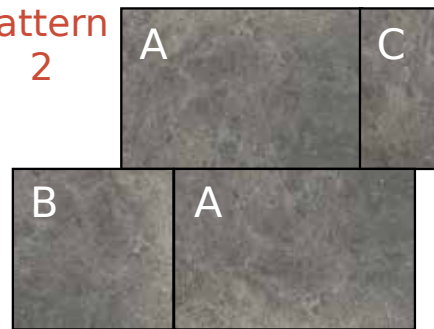

# Olympus 60x90x2cm

Beige

Grigio

Antracite

# 2CM Modular Patterns

Modular patterns are available in ranges  
Olympus, Patio & Terrace

Patio Dark

Olympus Grigio

Terrace Beige

Terrace Antracite

All colours can be laid in both patterns

A 60x90cm = 66.67%