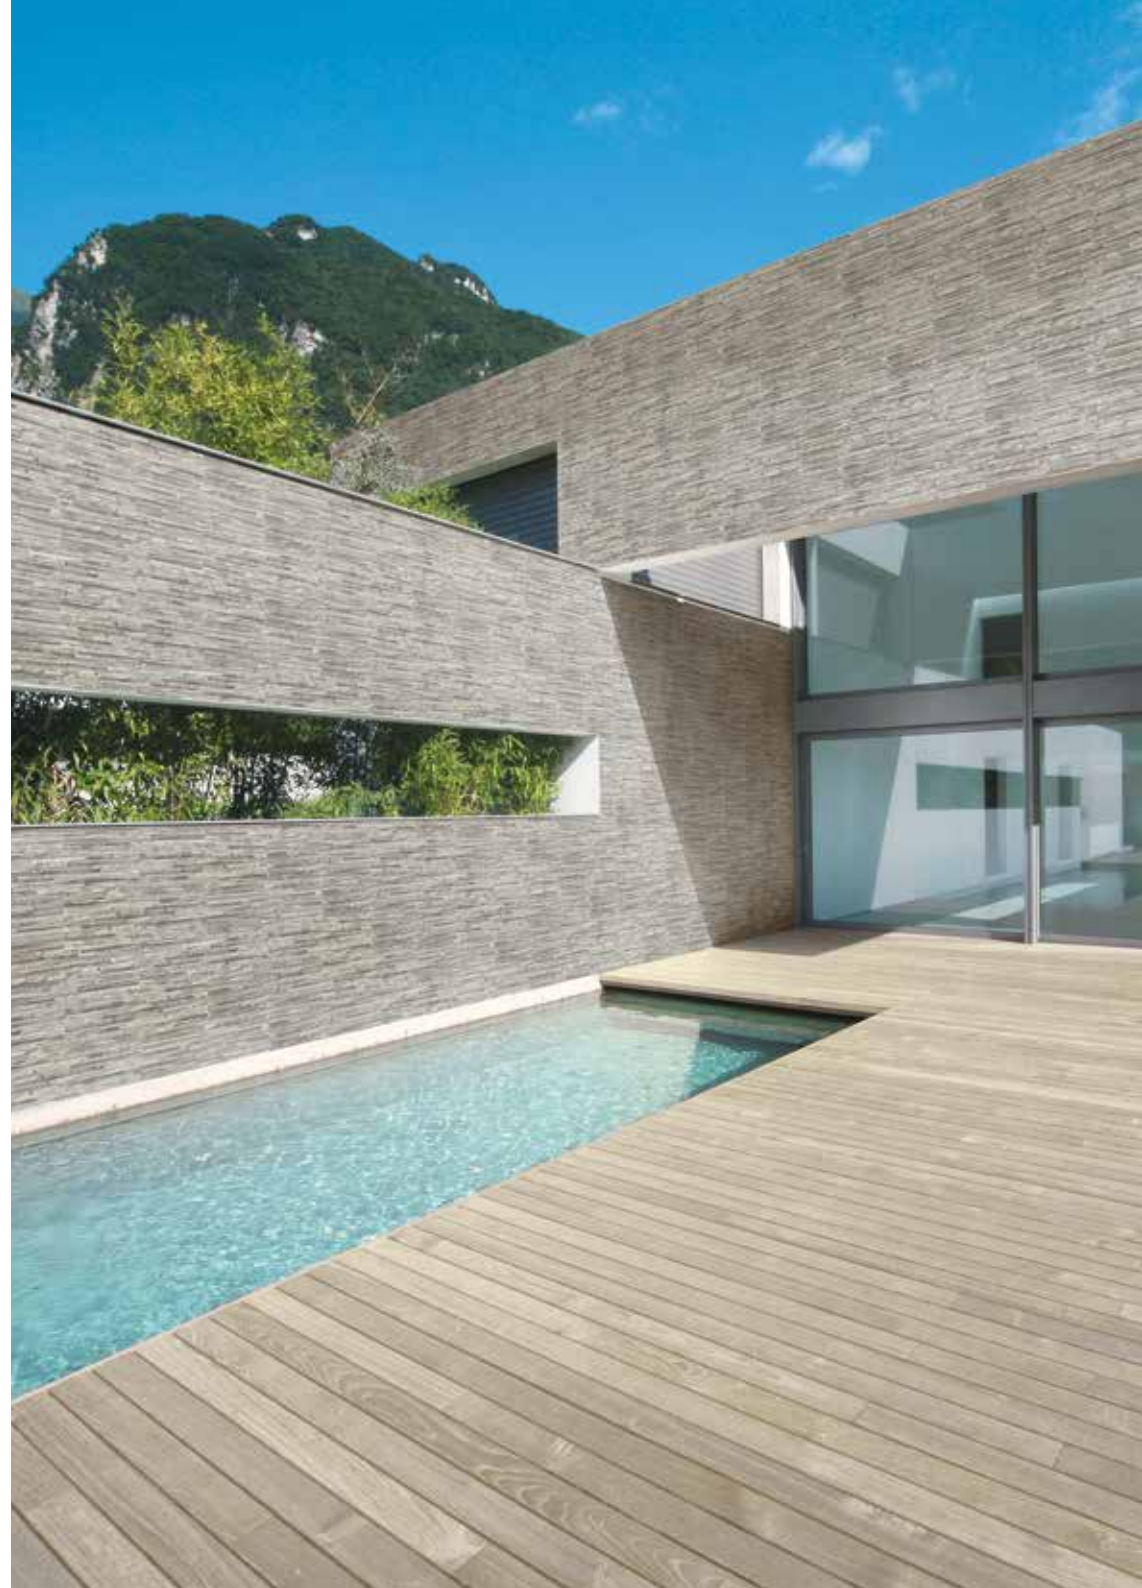

Anthracite