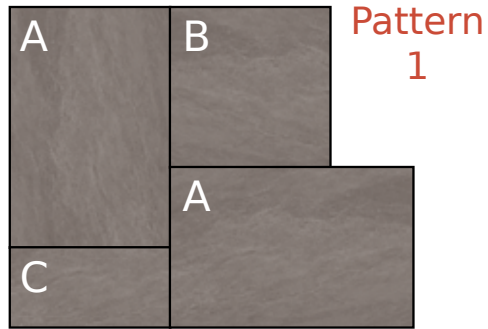

2CM Modular Patterns

Modular patterns are available in ranges
Olympus, Patio & Terrace

Patio Dark