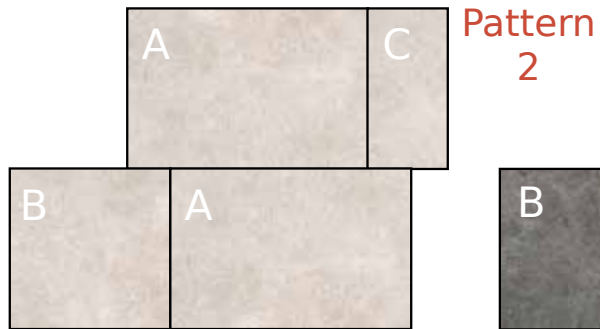

# Olympus 60x90x2cm

Beige

Grigio

Antracite

# 2CM Modular Patterns

Modular patterns are available in ranges  
Olympus, Patio & Terrace

Patio Dark

Olympus Grigio

Terrace Beige

Terrace Antracite

All colours can be laid in both patterns

A 60x90cm = 66.67%