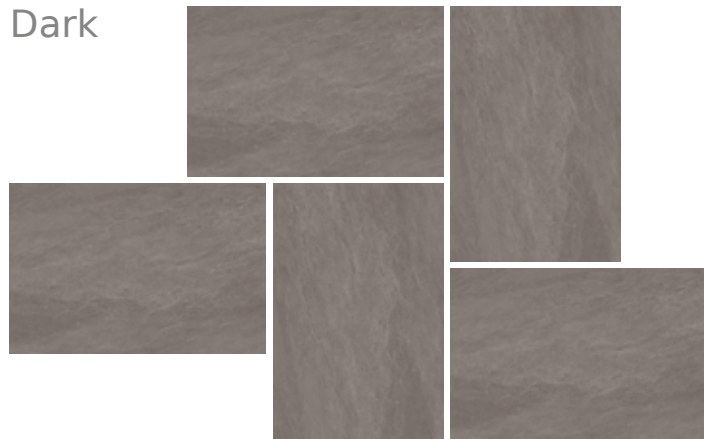

Patio 60x90x2cm